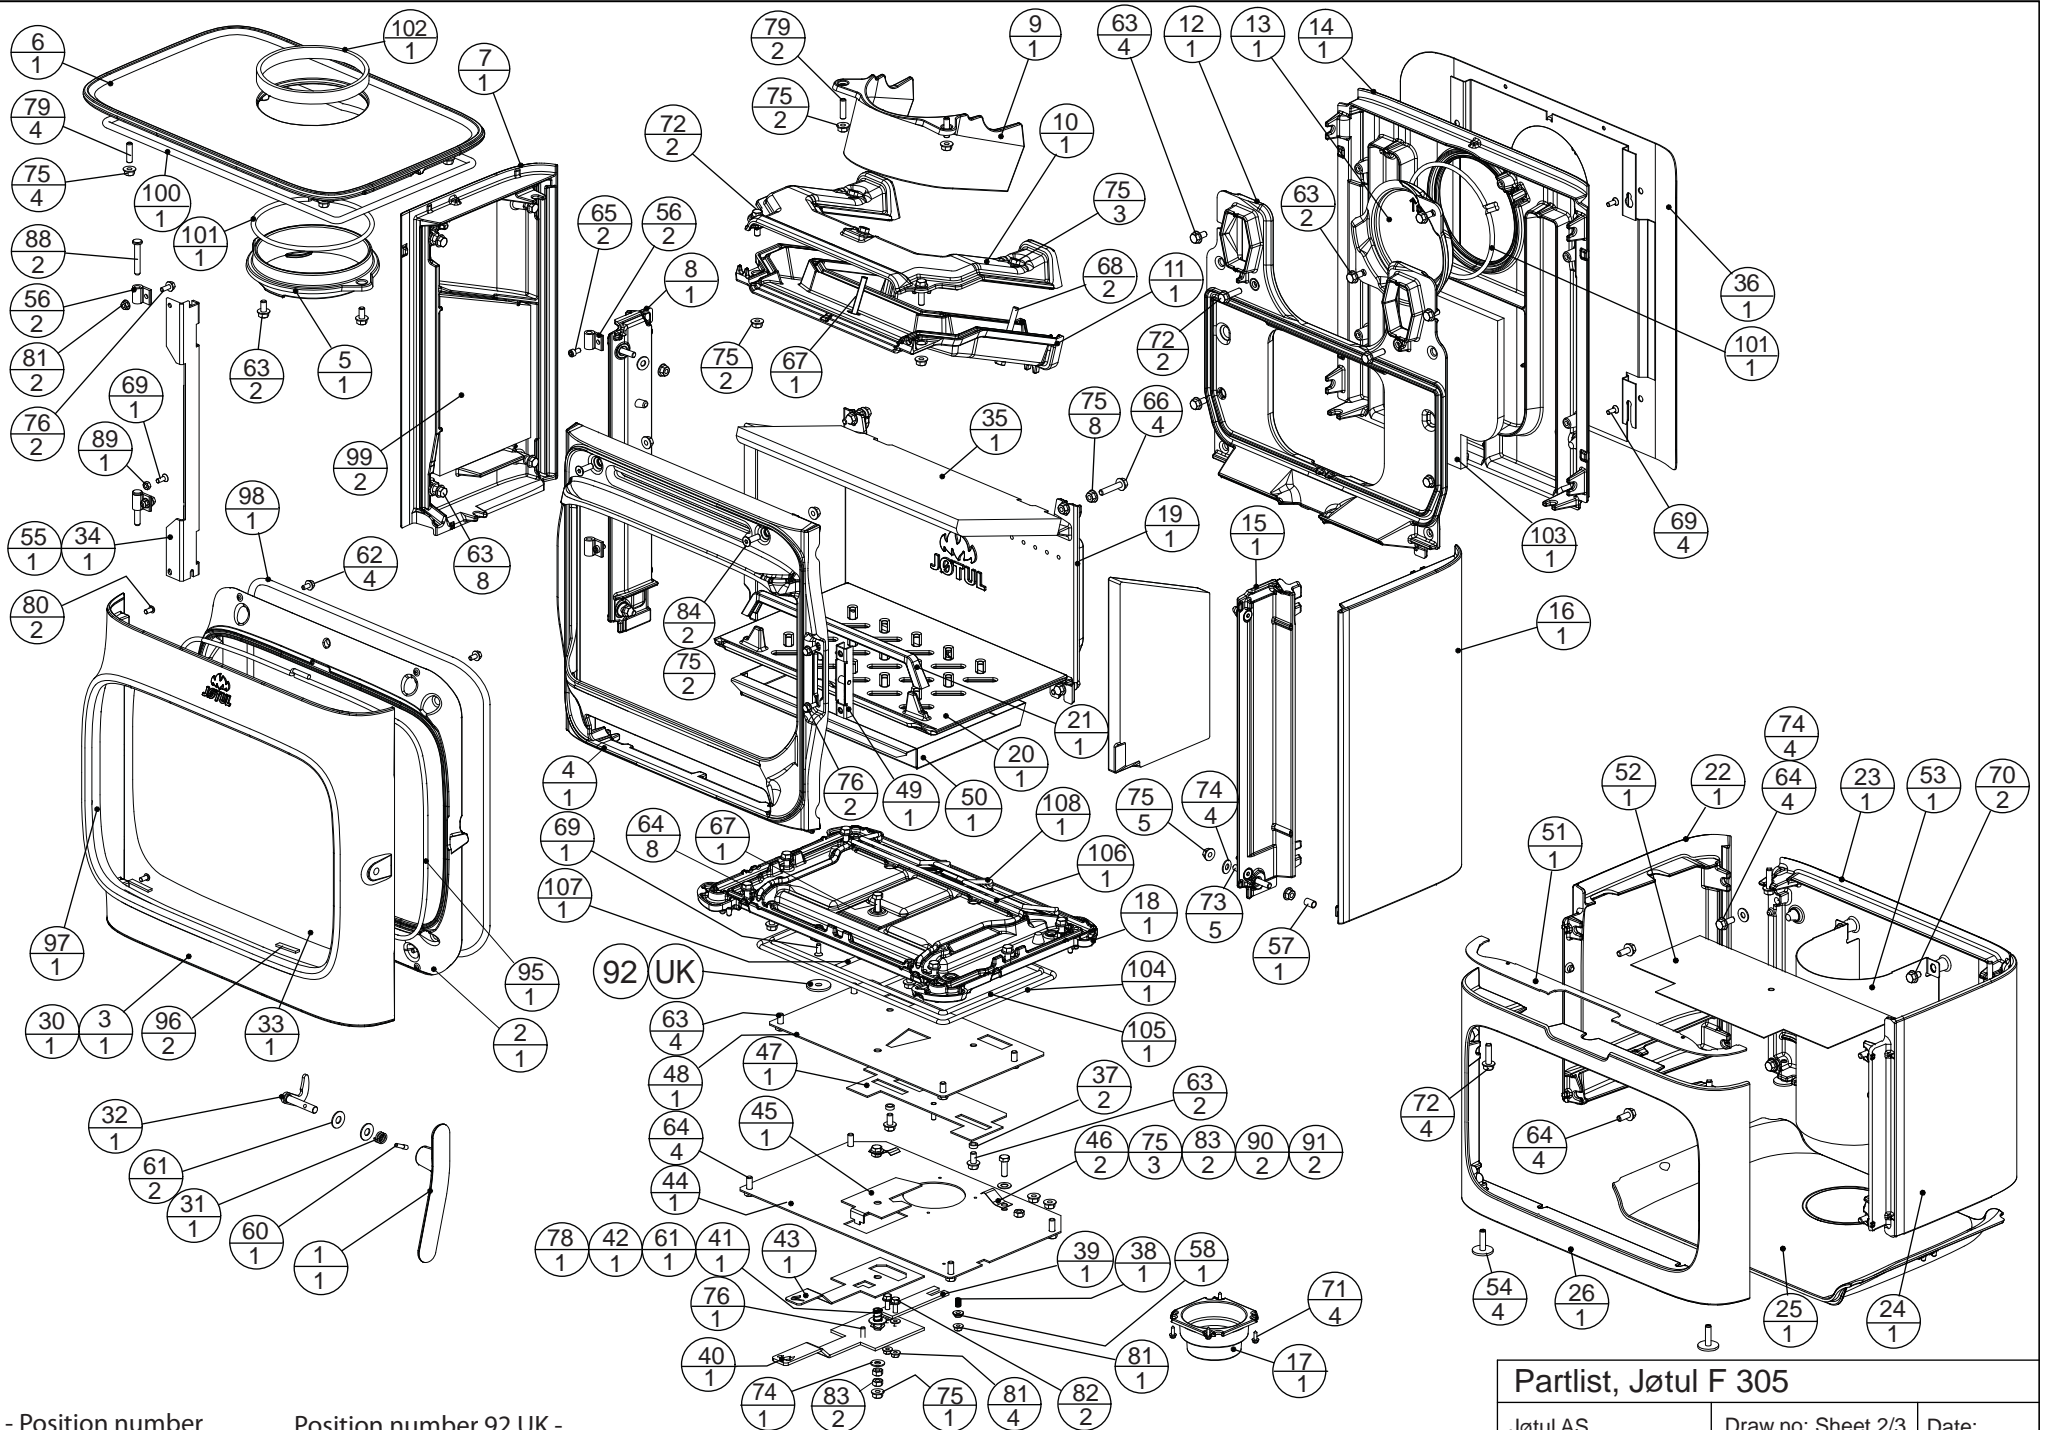

XX - Position number
YY - Quantity

Position number 92 UK -
only for United Kingdom

Partlist, Jøtul F 305

Jøtul AS
Fredrikstad, Norway

Draw. no: Sheet 1/3
900172 - P00

Date:
28.10.2014

XX - Position number
YY - Quantity

Position number 92 UK -
only for United Kingdom

Partlist, Jøtul F 305

Jøtul AS Fredrikstad, Norway	Draw.no: Sheet 2/3 900172-P00	Date: 28.10.2014
---------------------------------	----------------------------------	---------------------

Pos. 110

Pos. 115 (for legs)

Pos. 117 (for base)

Pos. 126 (51048022)

Pos. 129 (151608)

Pos. 130 (51012164)

Pos. 120 (51048254)

Pos. 135 (51048191)